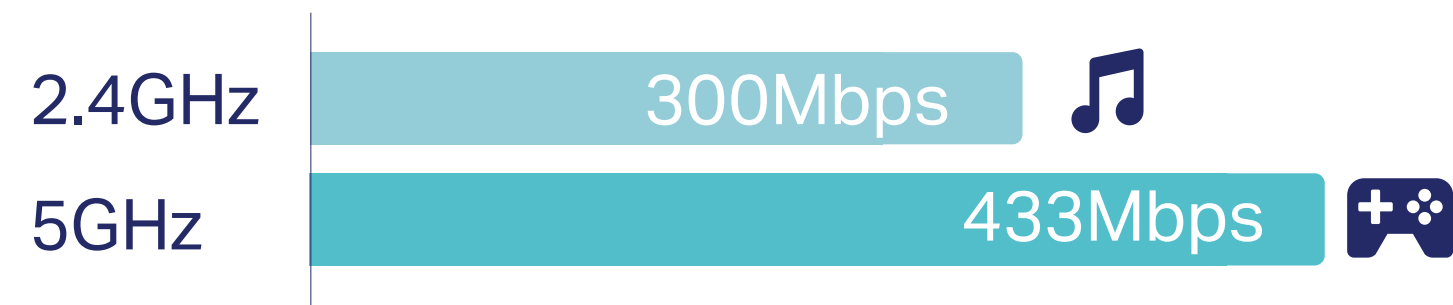

HomePlug AV2 provides users with stable, high-speed data transfer rates of up to 1000Mbps on a line length of up to 300 meters.

Wi-Fi Auto-Sync for A Unified, Powerful Network

Powerline extenders simply copy your router's Wi-Fi settings and apply any changes across the secure powerline network with Wi-Fi Clone and Wi-Fi Move.

Highlights

Fast Dual Band Wi-Fi for Every Need in Every Room

300Mbps (2.4GHz) is ideal for browsing the web and video chatting, while 433Mbps (5GHz) is perfect for HD streaming and lag-free gaming.

Gigabit Ethernet for Fast Connections

The Gigabit Ethernet port provides reliable high-speed wired connections for game consoles, smart TVs, and NAS.

Features

Speed

- **Wireless AC Standard** – AC750 dual band Wi-Fi (433Mbps on 5GHz & 300Mbps on 2.4GHz) allows streaming, gaming, emailing, browsing and posting on your wireless devices, throughout your home.
- **HomePlug AV2** – Provides up to 1000Mbps high-speed data transmission over a home's existing electrical wiring
- **Gigabit Ethernet Port** – Provides reliable high-speed wired connections for game consoles, smart TVs, and NAS
- **Speed Optimization** – Supports IGMP managed multicast IP transmission, optimizing IPTV streaming