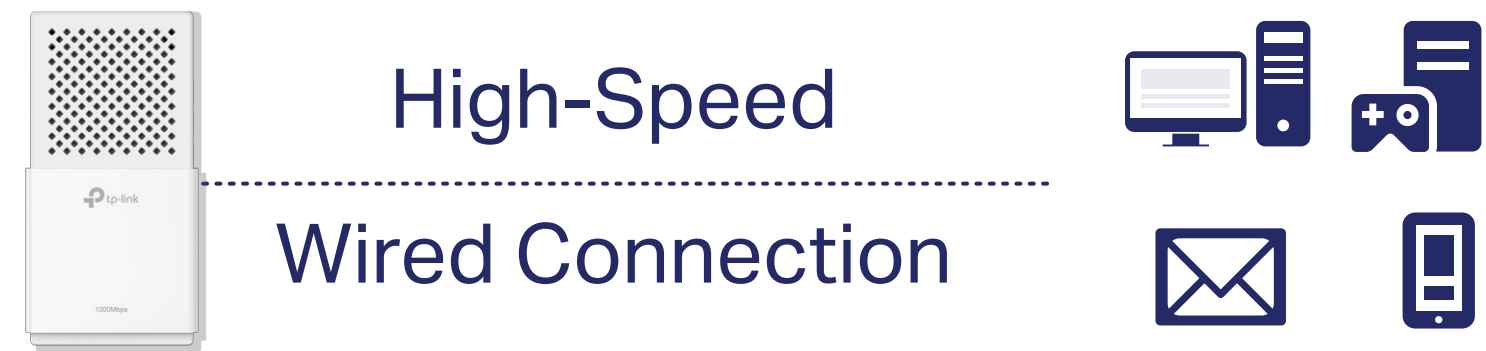

HomePlug AV2 provides users with stable, high-speed data transfer rates of up to 1000Mbps on a line length of up to 300 meters.

Wi-Fi Auto-Sync for A Unified, Powerful Network

Powerline extenders simply copy your router's Wi-Fi settings and apply any changes across the secure powerline network with Wi-Fi Clone and Wi-Fi Move.

Highlights

Fast Dual Band Wi-Fi for Every Need in Every Room

300Mbps (2.4GHz) is ideal for browsing the web and video chatting, while 433Mbps (5GHz) is perfect for HD streaming and lag-free gaming.

Gigabit Ethernet for Fast Connections

The Gigabit Ethernet port provides reliable high-speed wired connections for game consoles, smart TVs, and NAS.

Features

Speed

- **Wireless AC Standard** – AC750 dual band Wi-Fi (433Mbps on 5GHz & 300Mbps on 2.4GHz) allows streaming, gaming, emailing, browsing and posting on your wireless devices, throughout your home.
- **HomePlug AV2** – Provides up to 1000Mbps high-speed data transmission over a home's existing electrical wiring
- **Gigabit Ethernet Port** – Provides reliable high-speed wired connections for game consoles, smart TVs, and NAS
- **Speed Optimization** – Supports IGMP managed multicast IP transmission, optimizing IPTV streaming