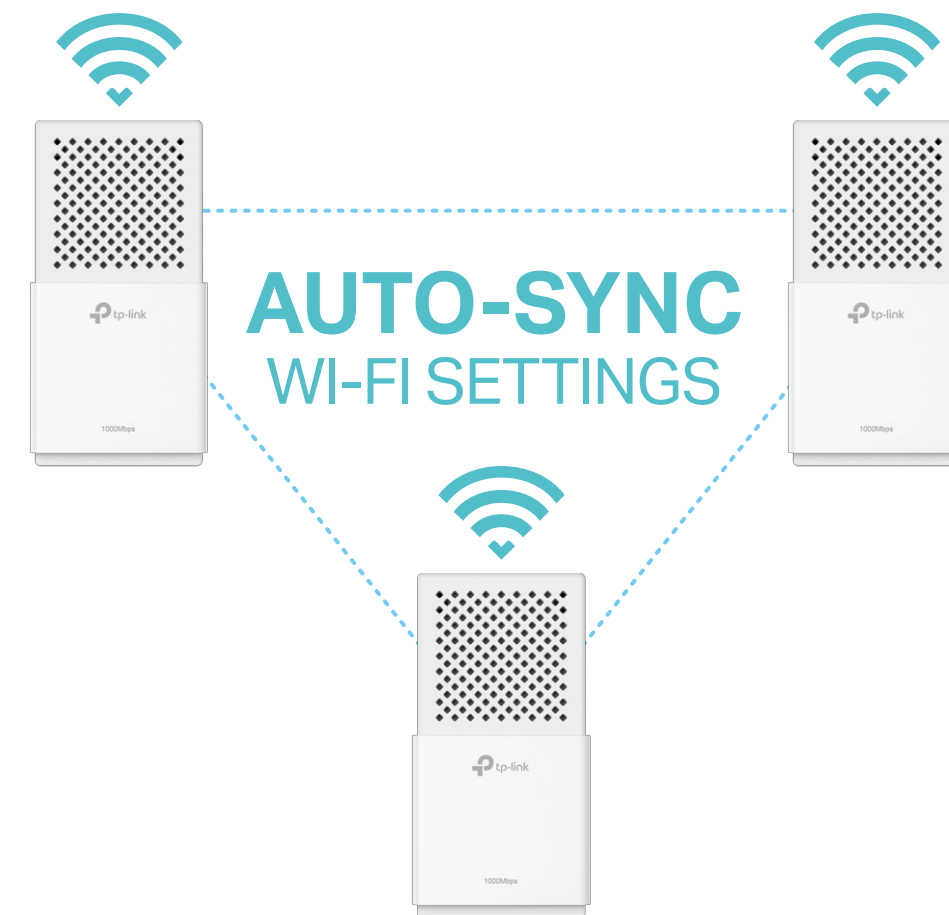

AV1000 Gigabit Powerline ac Wi-Fi Kit

AC750 Wi-Fi to Power Up
Your Network

TL-WPA7510 KIT

HomePlug
AV2 1000Mbps

300Mbps + 433Mbps
Dual Band Wi-Fi

Wi-Fi
Auto-Sync

Highlights

HomePlug AV2 Standard Compliant

HomePlug AV2 provides users with stable, high-speed data transfer rates of up to 1000Mbps on a line length of up to 300 meters.

Wi-Fi Auto-Sync for A Unified, Powerful Network

Powerline extenders simply copy your router's Wi-Fi settings and apply any changes across the secure powerline network with Wi-Fi Clone and Wi-Fi Move.

Highlights

Fast Dual Band Wi-Fi for Every Need in Every Room

300Mbps (2.4GHz) is ideal for browsing the web and video chatting, while 433Mbps (5GHz) is perfect for HD streaming and lag-free gaming.

Gigabit Ethernet for Fast Connections

The Gigabit Ethernet port provides reliable high-speed wired connections for game consoles, smart TVs, and NAS.

Features

Speed

- **Wireless AC Standard** – AC750 dual band Wi-Fi (433Mbps on 5GHz & 300Mbps on 2.4GHz) allows streaming, gaming, emailing, browsing and posting on your wireless devices, throughout your home.
- **HomePlug AV2** – Provides up to 1000Mbps high-speed data transmission over a home's existing electrical wiring
- **Gigabit Ethernet Port** – Provides reliable high-speed wired connections for game consoles, smart TVs, and NAS
- **Speed Optimization** – Supports IGMP managed multicast IP transmission, optimizing IPTV streaming