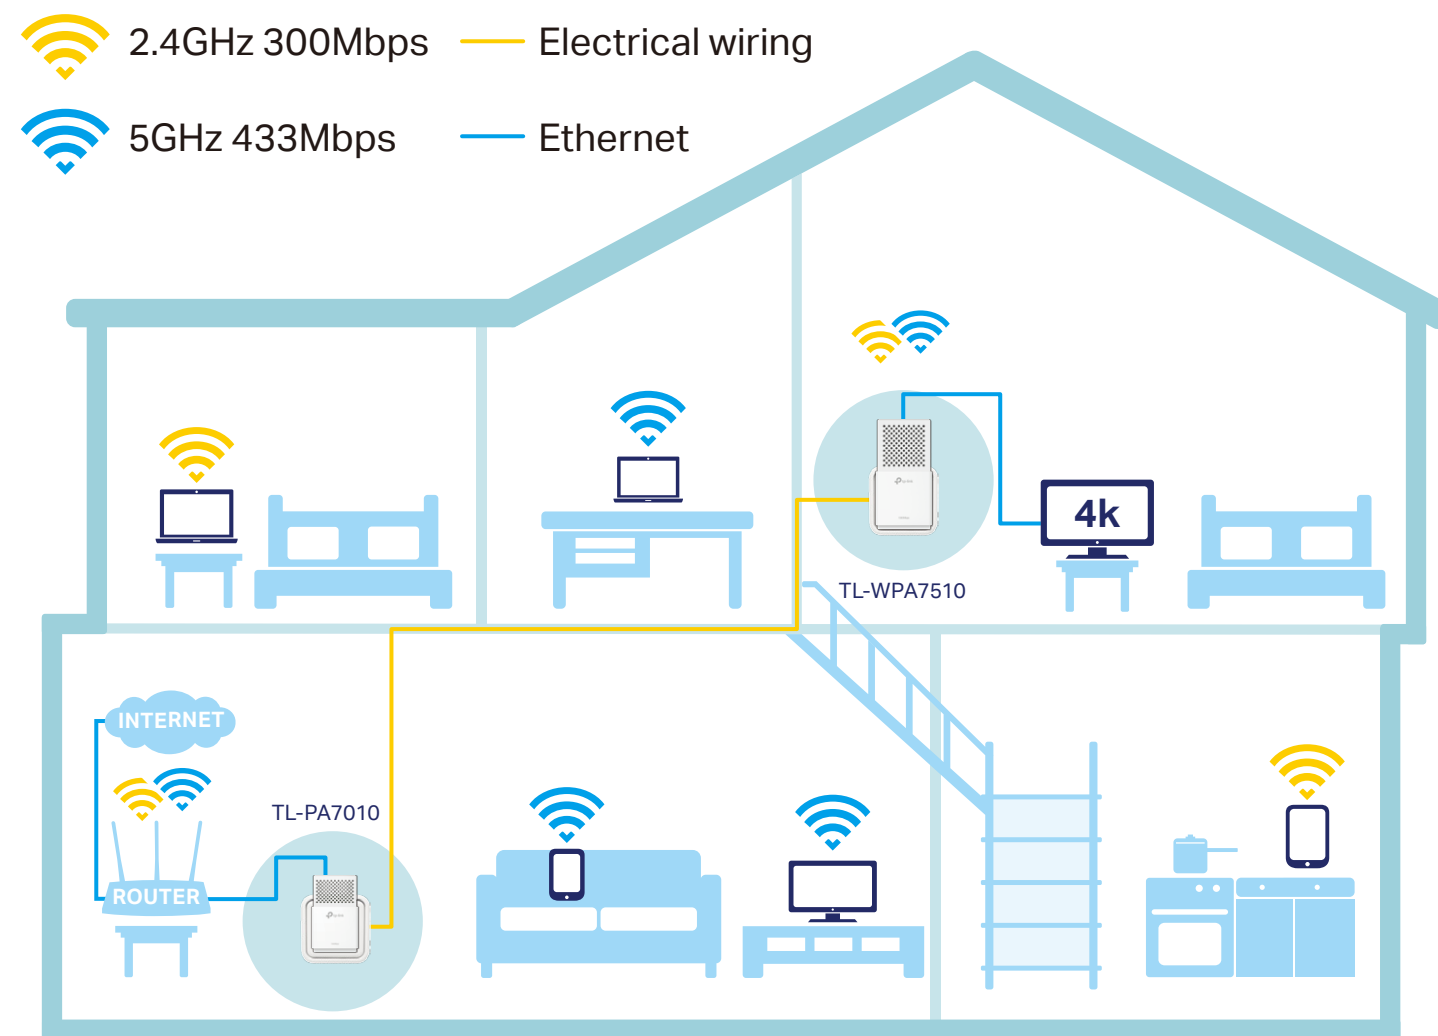

AV1000 Gigabit Powerline ac Wi-Fi Kit

AC750 Wi-Fi to Power Up
Your Network

TL-WPA7510 KIT

HomePlug
AV2 1000Mbps

300Mbps + 433Mbps
Dual Band Wi-Fi

Wi-Fi
Auto-Sync

Highlights

HomePlug AV2 Standard Compliant

HomePlug AV2 provides users with stable, high-speed data transfer rates of up to 1000Mbps on a line length of up to 300 meters.

Wi-Fi Auto-Sync for A Unified, Powerful Network

Powerline extenders simply copy your router's Wi-Fi settings and apply any changes across the secure powerline network with Wi-Fi Clone and Wi-Fi Move.

Highlights

Fast Dual Band Wi-Fi for Every Need in Every Room

300Mbps (2.4GHz) is ideal for browsing the web and video chatting, while 433Mbps (5GHz) is perfect for HD streaming and lag-free gaming.

Gigabit Ethernet for Fast Connections

The Gigabit Ethernet port provides reliable high-speed wired connections for game consoles, smart TVs, and NAS.

Features

Speed

- **Wireless AC Standard** – AC750 dual band Wi-Fi (433Mbps on 5GHz & 300Mbps on 2.4GHz) allows streaming, gaming, emailing, browsing and posting on your wireless devices, throughout your home.
- **HomePlug AV2** – Provides up to 1000Mbps high-speed data transmission over a home's existing electrical wiring
- **Gigabit Ethernet Port** – Provides reliable high-speed wired connections for game consoles, smart TVs, and NAS
- **Speed Optimization** – Supports IGMP managed multicast IP transmission, optimizing IPTV streaming