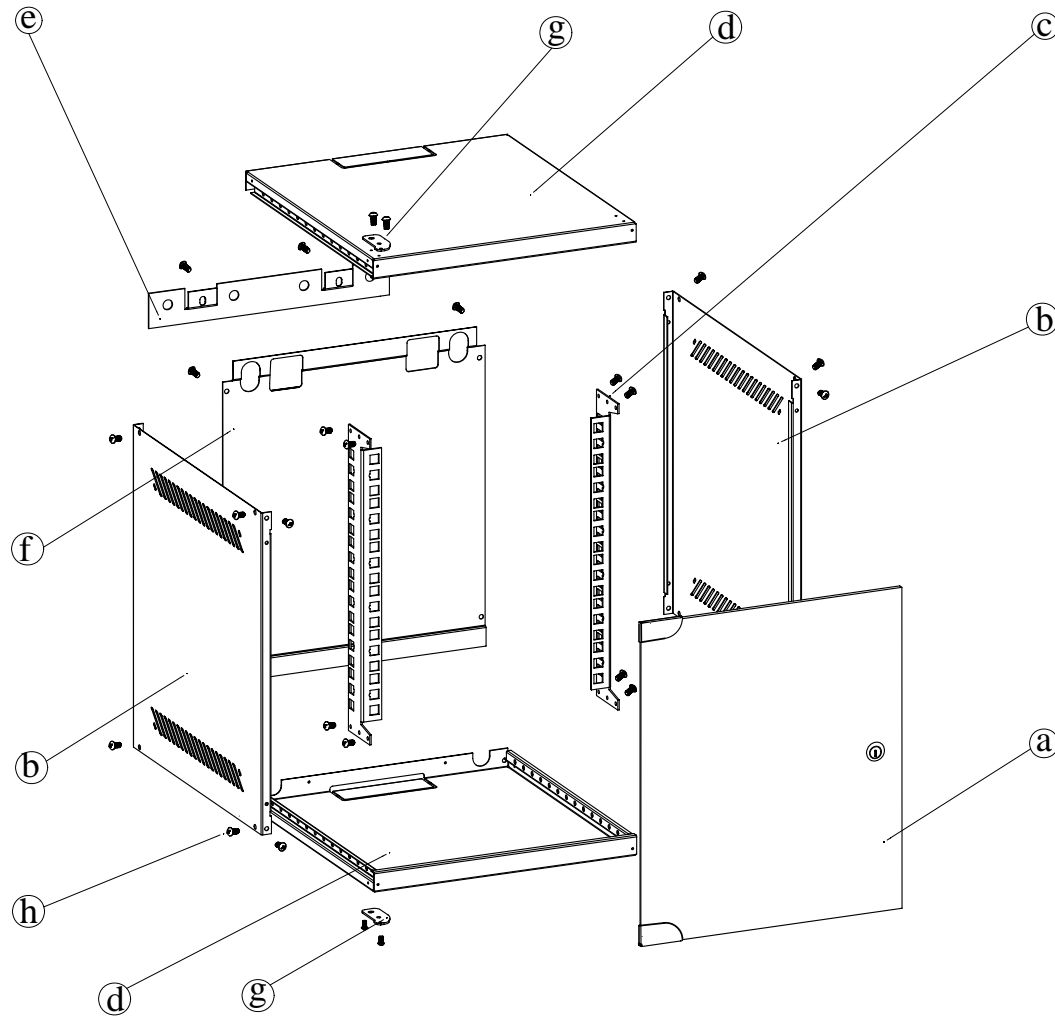

WS cabinet package content

- a. Front door
 - b. Side panel
 - c. Mounting profile
 - d. Top & bottom cover
 - e. Mounting panel
 - f. Rear panel
 - g. Hinge installation
 - h. M4*6 screw
- (4U-9U) 30set, (12U-15U) 32set