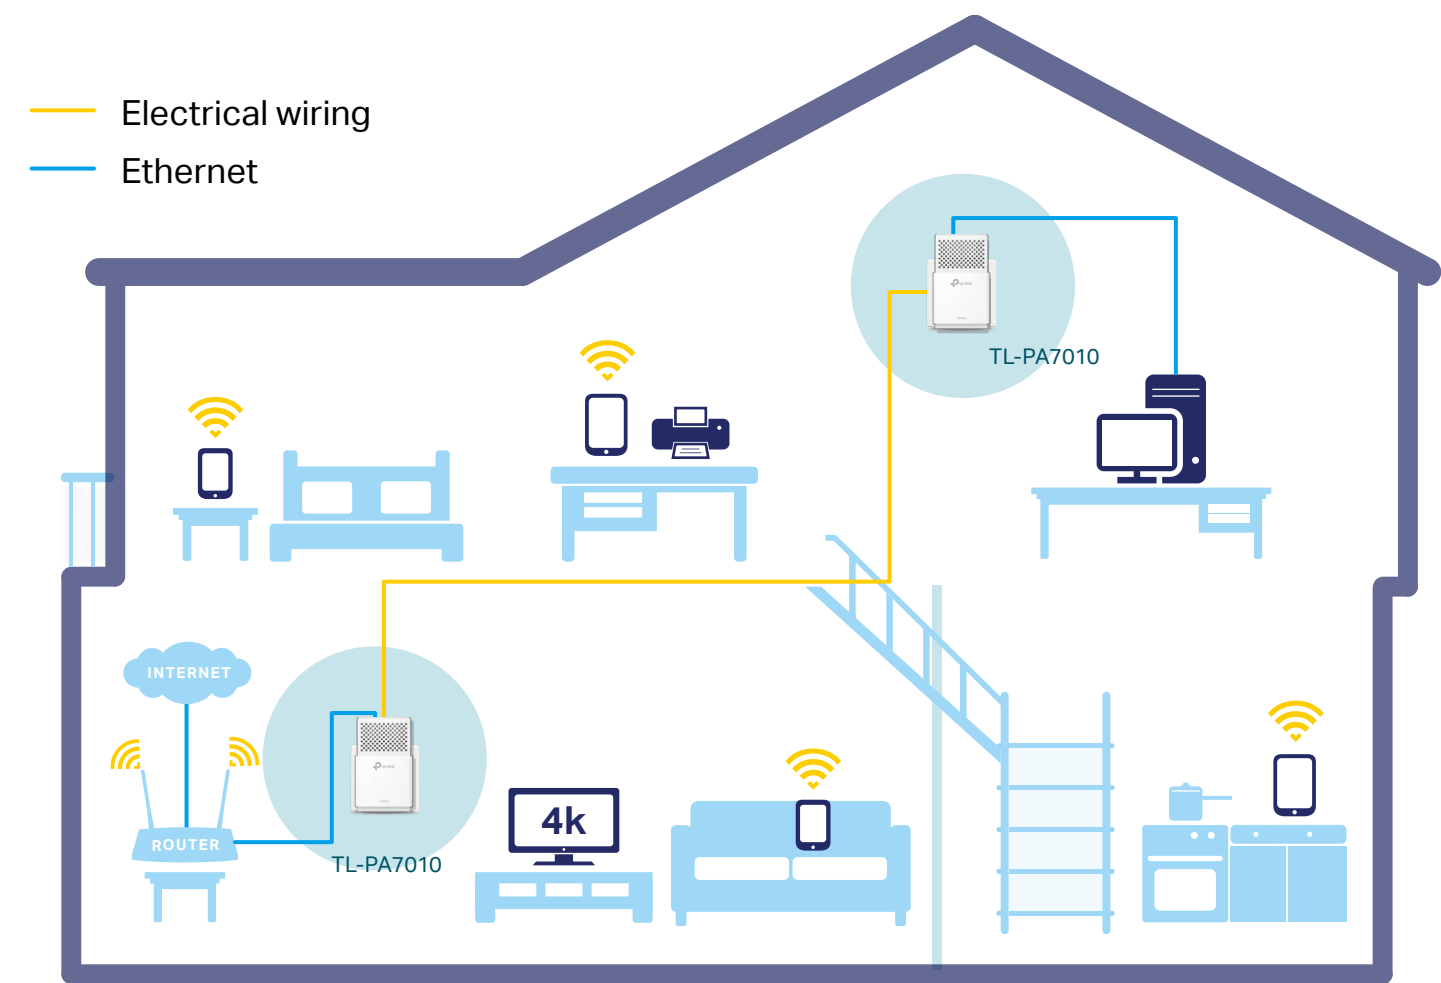

AV1000 Gigabit Powerline Starter Kit

Smooth HD Streaming
in Every Room

TL-PA7010 KIT

 HomePlug AV2
1000Mbps

 Gigabit
Ethernet

 Plug, Pair
and Play

Highlights

HomePlug AV2 Standard Compliant

The HomePlug AV2 standard creates high-speed data transfer rates of up to 1000Mbps to support all your online activities.

Gigabit Ethernet for Fast Connections

One Gigabit Ethernet port provides reliable high-speed wired connections for game consoles, smart TVs, STB and more.

Highlights

Plug, Pair and Play!

Powerline adapters and extenders must be deployed in a set of two or more.

Internet from Any Outlet

Features

Speed

- Ultra-fast Powerline Speed – HomePlug AV2 standard compliant, high-speed data transfer rate of up to 1000Mbps, ideal for Ultra HD streaming and online gaming

Range

- 300-meter Range – Up to 300-meter range over the household power circuit.

Energy Saving

- Power Saving – Power Saving Mode helps reducing power consumption by up to 85%

Ease of Use

- Plug, Pair and Play – Plug, pair and play, no configuration required
- No New Wires – No new wires, use existing electrical wiring to expand your home network
- TP-Link tpPLC – Allows you to easily manage your network using the intuitive tpPLC App or the tpPLC Utility