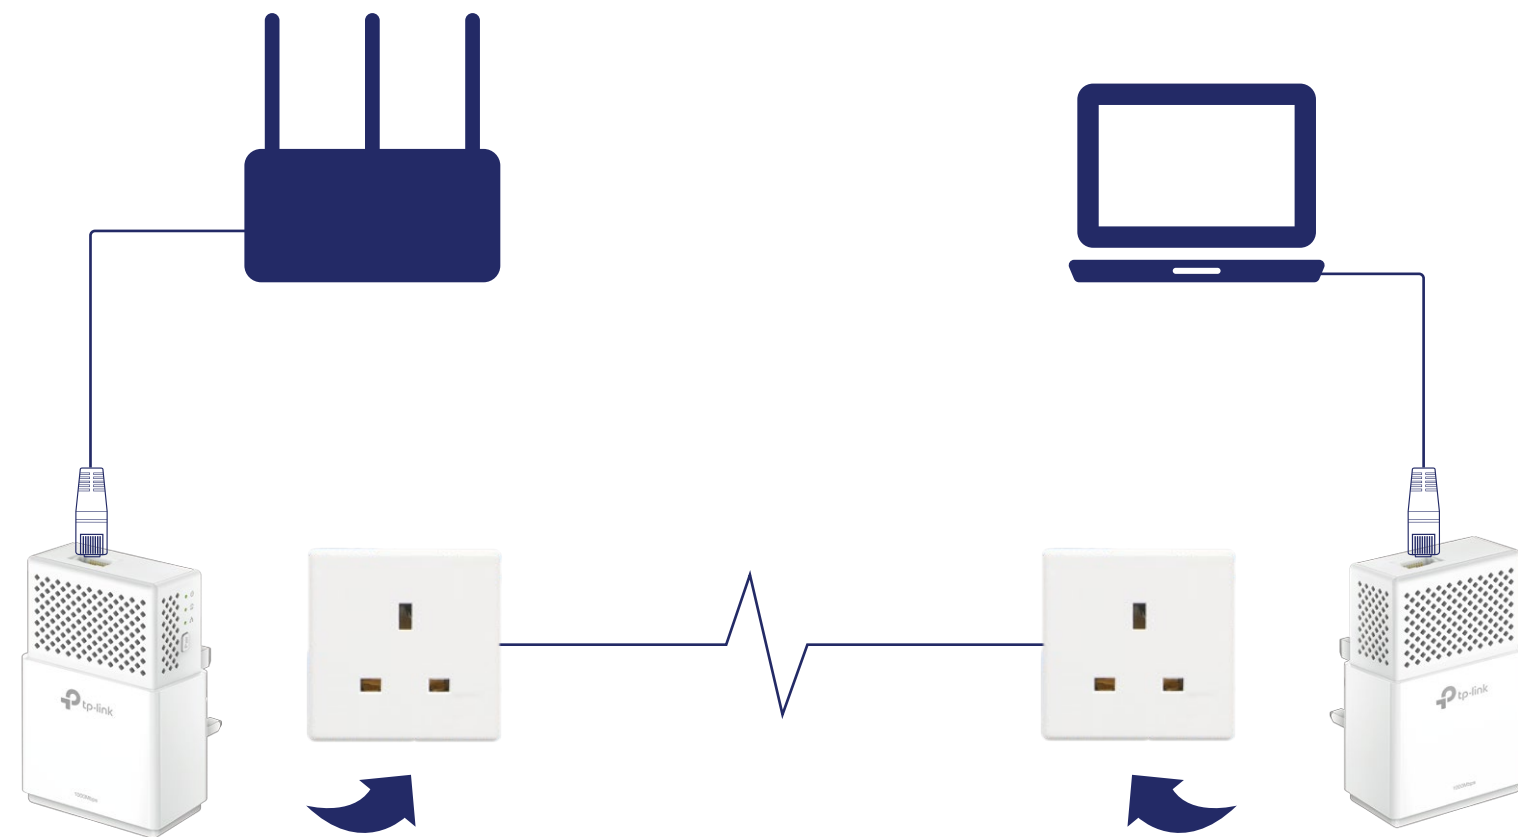

AV1000 Gigabit Powerline Starter Kit

Smooth HD Streaming
in Every Room

TL-PA7010 KIT

 HomePlug AV2
1000Mbps

 Gigabit
Ethernet

 Plug, Pair
and Play

Highlights

HomePlug AV2 Standard Compliant

The HomePlug AV2 standard creates high-speed data transfer rates of up to 1000Mbps to support all your online activities.

Gigabit Ethernet for Fast Connections

One Gigabit Ethernet port provides reliable high-speed wired connections for game consoles, smart TVs, STB and more.

Highlights

Plug, Pair and Play!

Powerline adapters and extenders must be deployed in a set of two or more.

Internet from Any Outlet

Features

Speed

- Ultra-fast Powerline Speed – HomePlug AV2 standard compliant, high-speed data transfer rate of up to 1000Mbps, ideal for Ultra HD streaming and online gaming

Range

- 300-meter Range – Up to 300-meter range over the household power circuit.

Energy Saving

- Power Saving – Power Saving Mode helps reducing power consumption by up to 85%

Ease of Use

- Plug, Pair and Play – Plug, pair and play, no configuration required
- No New Wires – No new wires, use existing electrical wiring to expand your home network
- TP-Link tpPLC – Allows you to easily manage your network using the intuitive tpPLC App or the tpPLC Utility