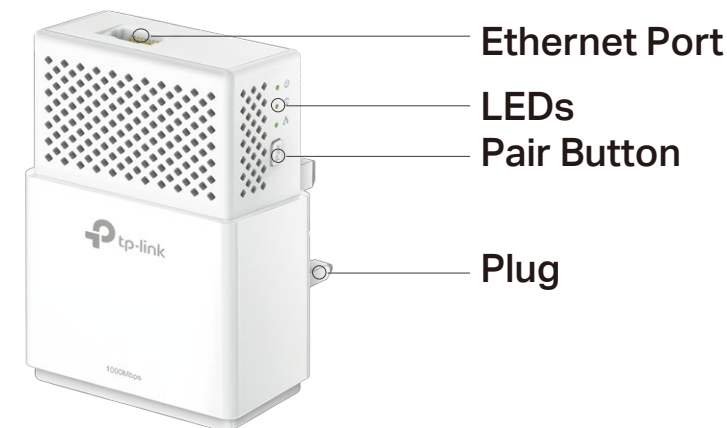

Range

- 300-meter Range – Up to 300-meter range over the household power circuit.

Energy Saving

- Power Saving – Power Saving Mode helps reducing power consumption by up to 85%

Ease of Use

- Plug, Pair and Play – Plug, pair and play, no configuration required
- No New Wires – No new wires, use existing electrical wiring to expand your home network
- TP-Link tpPLC – Allows you to easily manage your network using the intuitive tpPLC App or the tpPLC Utility

Security

- Pair Button – 128-bit AES encryption easily at a push of "Pair" Button

Specifications

Hardware

- Plug Type: UK
- Standards and Protocols: HomePlug AV2, HomePlug AV, IEEE 1901, IEEE 802.3, IEEE 802.3u, IEEE 802.3ab
- Power Consumption: Maximum: 2.93W
Typical: 2.6W
Standby: 0.5W
- Range: 300 Meters over electrical circuit
- Interface: 1 * Gigabit Ethernet Port
- Button: Pair Button
- LED Indicator: Power, Powerline, Ethernet
- Dimensions (W x D x H): 3.8×2.4×1.4 in. (98 x 60 x 36 mm)