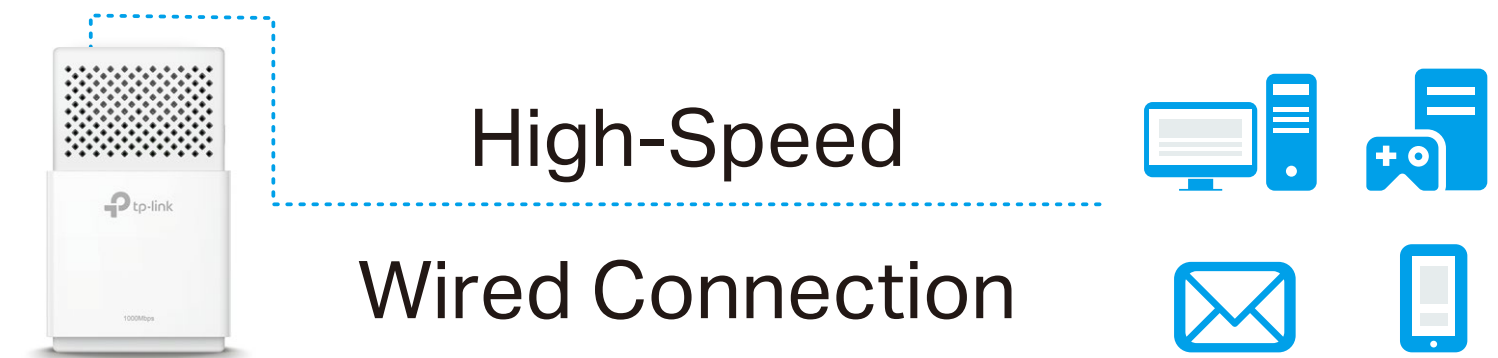

AV1000 Gigabit Powerline Starter Kit

Smooth HD Streaming
in Every Room

TL-PA7010 KIT

 HomePlug AV2
1000Mbps

 Gigabit
Ethernet

 Plug, Pair
and Play

Highlights

HomePlug AV2 Standard Compliant

The HomePlug AV2 standard creates high-speed data transfer rates of up to 1000Mbps to support all your online activities.

Gigabit Ethernet for Fast Connections

One Gigabit Ethernet port provides reliable high-speed wired connections for game consoles, smart TVs, STB and more.

Highlights

Plug, Pair and Play!

Powerline adapters and extenders must be deployed in a set of two or more.

Internet from Any Outlet

Features

Speed

- Ultra-fast Powerline Speed – HomePlug AV2 standard compliant, high-speed data transfer rate of up to 1000Mbps, ideal for Ultra HD streaming and online gaming